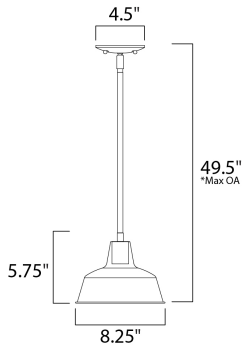

\*max overall height

**MEASUREMENTS**

- DIMENSION : 8.25" L x 8.25" W x 5.75" H
- MAX OAH : 49.5" OAH
- CANOPY : 4.5" W x 0.75" H x 4.5" L
- HANGING WEIGHT : 2.2 lb

**LAMPING**

- INPUT VOLTAGE : 120V
- LUMENS : 0 Rated
- BULB : 1 x 60W Incandescent E26 Medium , 60W Total
- BULB INCLUDED : (Not Included)
- DIMMABLE : Yes
- LIGHTING\_DIRECTION : Down