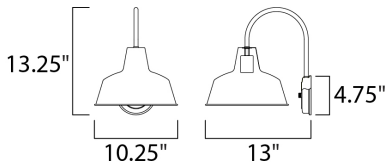

MEASUREMENTS

DIMENSION : 10.25" W x 13.25" H x 13" Ext
 BACK PLATE : 4.75" W x 4.75" H x 10.5" HCO
 HANGING WEIGHT : 2.86 lb

LAMPING

INPUT VOLTAGE : 120V
 BULB : 1 x 60W Incandescent E26 Medium , 60W Total
 BULB INCLUDED : (Not Included)
 DIMMABLE : Yes
 LIGHTING_DIRECTION : Down