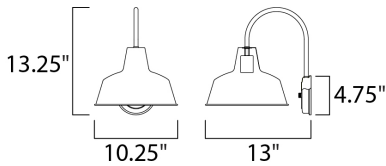

MEASUREMENTS

DIMENSION : 10.25" W x 13.25" H x 13" Ext
 BACK PLATE : 4.75" W x 4.75" H x 10.5" HCO
 HANGING WEIGHT : 2.86 lb

LAMPING

INPUT VOLTAGE : 120V
 BULB : 1 x 60W Incandescent E26 Medium , 60W Total
 BULB INCLUDED : (Not Included)
 DIMMABLE : Yes
 LIGHTING_DIRECTION : Down