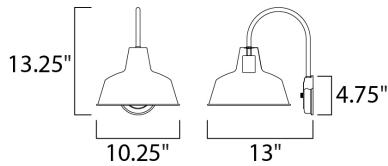

**MEASUREMENTS**

DIMENSION : 10.25" W x 13.25" H x 13" Ext  
 BACK PLATE : 4.75" W x 4.75" H x 10.5" HCO  
 HANGING WEIGHT : 2.86 lb

**LAMPING**

INPUT VOLTAGE : 120V  
 BULB : 1 x 60W Incandescent E26 Medium , 60W Total  
 BULB INCLUDED : (Not Included)  
 DIMMABLE : Yes  
 LIGHTING\_DIRECTION : Down