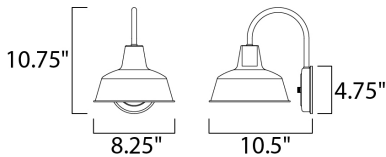

**MEASUREMENTS**

DIMENSION : 8.25" W x 10.75" H x 10.5" Ext  
 BACK PLATE : 4.75" W x 4.75" H x 8" HCO  
 HANGING WEIGHT : 1.54 lb

**LAMPING**

INPUT VOLTAGE : 120V  
 BULB : 1 x 60W Incandescent E26 Medium , 60W Total  
 BULB INCLUDED : (Not Included)  
 DIMMABLE : Yes  
 LIGHTING\_DIRECTION : Down