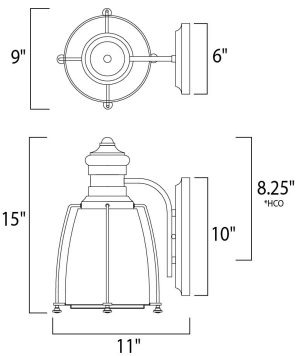

PRODUCT DESCRIPTION

Inspired by industrial lighting, the Hi-Bay collection's refined designs maintain the boldness of their predecessors but possess refined details throughout. Hi-Bay fixtures with Clear halophane glass are available in choice of finish of Bronze or Satin Nickel. Hi-Bay fixtures with solid metal shades are available in three choices of finish including Bronze, Polished Nickel and Satin Nickel, and include a Frost glass diffuser which conceals the light source and gently diffuses the incandescent illumination.

MEASUREMENTS

DIMENSION : 9" L x 9" W x 15" H x 11" Ext
BACK PLATE : 6" W x 10" H x 8.25" HCO
HANGING WEIGHT : 7.7 lb

LAMPING

INPUT VOLTAGE : 120V
LUMENS : 0 Rated
BULB : 1 x 100W Incandescent MB , 100W Total
BULB INCLUDED : (Not Included)
DIMMABLE :

FINISHES OPTION

Bronze

GLASS

Clear CL

RATINGS

Wet Location

ADDITIONAL

OPERATING TEMPERATURE:
-20°C (-4°F), 40°C (104°F)

Always consult a qualified electrician before installing any lighting product.