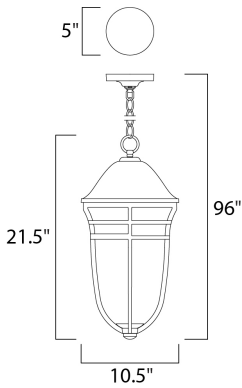

**MEASUREMENTS**

DIMENSION : 10.5" L x 10.5" W x 21.5" H  
 MAX OAH : 96" OAH  
 HANGING WEIGHT : 9.24 lb

**LAMPING**

INPUT VOLTAGE : 120V  
 LUMENS : 0 Rated  
 BULB : 1 x 60W Incandescent E26 Medium , 60W Total  
 BULB INCLUDED : (Not Included)  
 DIMMABLE : Yes