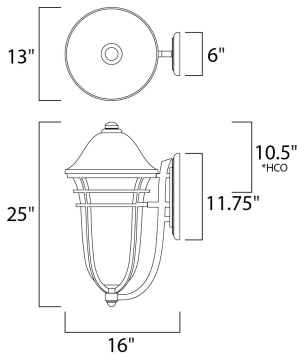

PRODUCT DESCRIPTION

The Westport Collection of outdoor lighting fixtures gives you the ability to pierce the darkness, enhancing the look of your home. Designed in an Artesian Bronze finished and a Wisp glass, you are sure to gain that desire.

MEASUREMENTS

- DIMENSION : 13" W x 25" H x 16" Ext
- BACK PLATE : 6" W x 11.75" H x 10.5" HCO
- HANGING WEIGHT : 13.64 lb

LAMPING

- INPUT VOLTAGE : 120V
- LUMENS : 0 Rated
- BULB : 1 x 60W Incandescent E26 Medium , 60W Total
- BULB INCLUDED : (Not Included)
- DIMMABLE : Yes

FINISHES OPTION

- Artesian Bronze

GLASS

Wisp WP

MATERIAL

Die Cast Aluminum

RATINGS

Wet Location

ADDITIONAL

OPERATING TEMPERATURE:
-20°C (-4°F), 40°C (104°F)

Always consult a qualified electrician before installing any lighting product.