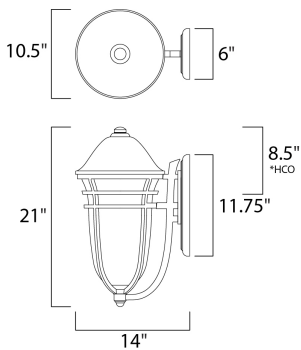

PRODUCT DESCRIPTION

The Westport Collection of outdoor lighting fixtures gives you the ability to pierce the darkness, enhancing the look of your home. Designed in an Artesian Bronze finished and a Wisp glass, you are sure to gain that desire.

MEASUREMENTS

- DIMENSION : 10.5" W x 21" H x 14" Ext
- BACK PLATE : 6" W x 11.75" H x 8.5" HCO
- HANGING WEIGHT : 9.33 lb

LAMPING

- INPUT VOLTAGE : 120V
- LUMENS : 0 Rated
- BULB : 1 x 60W Incandescent E26 Medium , 60W Total
- BULB INCLUDED : (Not Included)
- DIMMABLE : Yes

FINISHES OPTION

- Artesian Bronze

GLASS

- Wisp WP

MATERIAL

- Die Cast Aluminum

RATINGS

- Wet Location

ADDITIONAL

- OPERATING TEMPERATURE: -20°C (-4°F), 40°C (104°F)

Always consult a qualified electrician before installing any lighting product.