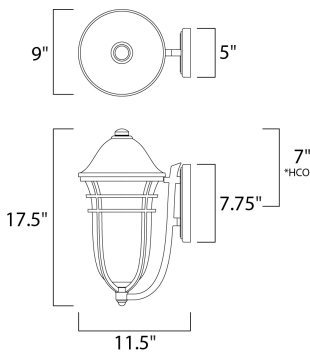

PRODUCT DESCRIPTION

The Westport Collection of outdoor lighting fixtures gives you the ability to pierce the darkness, enhancing the look of your home. Designed in an Artesian Bronze finished and a Wisp glass, you are sure to gain that desire.

MEASUREMENTS

- DIMENSION : 9" W x 17.5" H x 11.5" Ext
- BACK PLATE : 5" W x 7.75" H x 7" HCO
- HANGING WEIGHT : 6.16 lb

LAMPING

- INPUT VOLTAGE : 120V
- LUMENS : 0 Rated
- BULB : 1 x 60W Incandescent E26 Medium , 60W Total
- BULB INCLUDED : (Not Included)
- DIMMABLE : Yes

FINISHES OPTION

- Artesian Bronze

GLASS

Wisp WP

MATERIAL

Die Cast Aluminum

RATINGS

Wet Location

ADDITIONAL

OPERATING TEMPERATURE:
-20°C (-4°F), 40°C (104°F)

Always consult a qualified electrician before installing any lighting product.