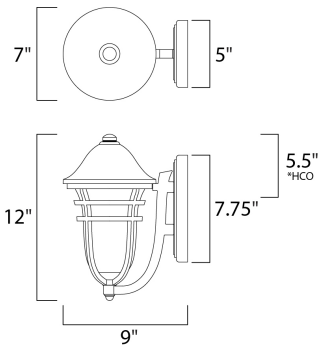

PRODUCT DESCRIPTION

The Westport Collection of outdoor lighting fixtures gives you the ability to pierce the darkness, enhancing the look of your home. Designed in an Artesian Bronze finished and a Wisp glass, you are sure to gain that desire.

MEASUREMENTS

DIMENSION : 7" W x 12" H x 9" Ext
HANGING WEIGHT : 3.78 lb

LAMPING

INPUT VOLTAGE : 120V
LUMENS : 0 Rated
BULB : 1 x 60W Incandescent E26 Medium , 60W Total
BULB INCLUDED : (Not Included)
DIMMABLE : Yes

FINISHES OPTION

Artesian Bronze

GLASS

Wisp WP

MATERIAL

Die Cast Aluminum

RATINGS

Wet Location

ADDITIONAL

OPERATING TEMPERATURE:
-20°C (-4°F), 40°C (104°F)

Always consult a qualified electrician before installing any lighting product.