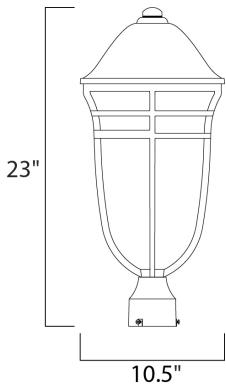

MEASUREMENTS

DIMENSION : 10.5" L x 10.5" W x 23" H
 HANGING WEIGHT : 7.48 lb

LAMPING

INPUT VOLTAGE : 120V
 LUMENS : 1,260 Rated
 BULB : 1 x 60W Incandescent E26 Medium , 60W Total
 BULB INCLUDED : (Not Included)
 DIMMABLE : Yes