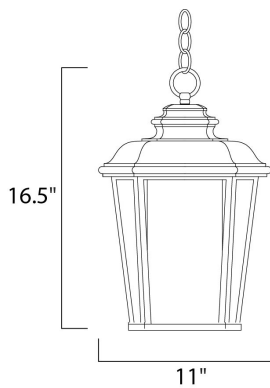

MEASUREMENTS

DIMENSION : 11" L x 11" W x 16.5" H
 HANGING WEIGHT : 6.45 lb

LAMPING

INPUT VOLTAGE : 120V
 LUMENS : 0 Rated
 BULB : 1 x 60W Incandescent E26 Medium , 60W Total
 BULB INCLUDED : (Not Included)
 DIMMABLE : Yes