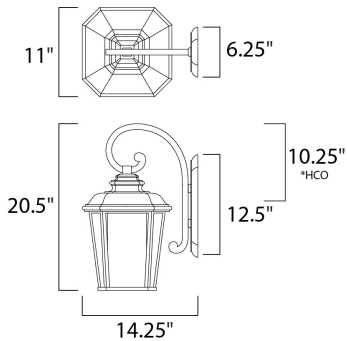

PRODUCT DESCRIPTION

A classical, traditional style finished in a rustic Black Oxide finish with Weathered Frost glass is sure to add elegance to your home's exterior. Available in both incandescent and fluorescent versions with an source to consider.

MEASUREMENTS

- DIMENSION : 11" W x 20.5" H x 14.25" Ext
- BACK PLATE : 6.25" W x 12.5" H x 10.25" HCO
- HANGING WEIGHT : 8.4 lb

LAMPING

- INPUT VOLTAGE : 120V
- LUMENS : 0 Rated
- BULB : 1 x 60W Incandescent E26 Medium , 60W Total
- BULB INCLUDED : (Not Included)
- DIMMABLE : Yes

FINISHES OPTION

- Black Oxide

GLASS

Weathered Frost WF

MATERIAL

Aluminum + Glass

RATINGS

cETLus
Wet Location

ADDITIONAL

OPERATING TEMPERATURE:
-20°C (-4°F), 40°C (104°F)

Always consult a qualified electrician before installing any lighting product.