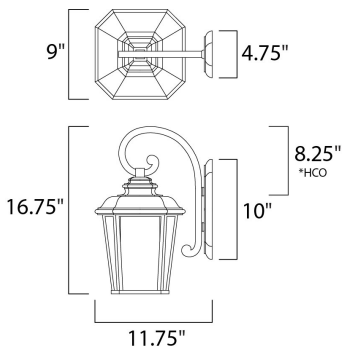

\*height from center of outlet to the top of the fixture

**MEASUREMENTS**

- DIMENSION : 9" W x 16.75" H x 11.75" Ext
- BACK PLATE : 4.75" W x 10" H x 8.25" HCO
- HANGING WEIGHT : 5.52 lb

**LAMPING**

- INPUT VOLTAGE : 120V
- LUMENS : 0 Rated
- BULB : 1 x 60W Incandescent E26 Medium , 60W Total
- BULB INCLUDED : (Not Included)
- DIMMABLE : Yes