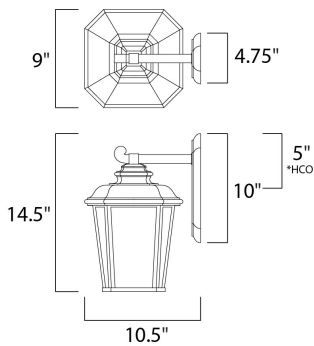

PRODUCT DESCRIPTION

A classical, traditional style finished in a rustic Black Oxide finish with Weathered Frost glass is sure to add elegance to your home's exterior. Available in both incandescent and fluorescent versions with an source to consider.

MEASUREMENTS

- DIMENSION : 9" W x 14.5" H x 10.5" Ext
- BACK PLATE : 4.75" W x 10" H x 5" HCO
- HANGING WEIGHT : 5.51 lb

LAMPING

- INPUT VOLTAGE : 120V
- LUMENS : 0 Rated
- BULB : 1 x 60W Incandescent E26 Medium , 60W Total
- BULB INCLUDED : (Not Included)
- DIMMABLE : Yes

FINISHES OPTION

- Black Oxide

GLASS

Weathered Frost WF

MATERIAL

Aluminum + Glass

RATINGS

cETLus
Wet Location

ADDITIONAL

OPERATING TEMPERATURE:
-20°C (-4°F), 40°C (104°F)

Always consult a qualified electrician before installing any lighting product.