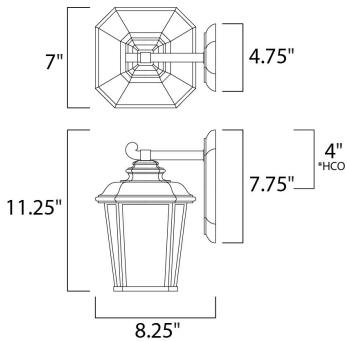

PRODUCT DESCRIPTION

A classical, traditional style finished in a rustic Black Oxide finish with Weathered Frost glass is sure to add elegance to your home's exterior. Available in both incandescent and fluorescent versions with an source to consider.

MEASUREMENTS

- DIMENSION : 7" W x 11.25" H x 8.25" Ext
- BACK PLATE : 4.75" W x 7.75" H x 4" HCO
- HANGING WEIGHT : 3.32 lb

LAMPING

- INPUT VOLTAGE : 120V
- LUMENS : 0 Rated
- BULB : 1 x 60W Incandescent E26 Medium , 60W Total
- BULB INCLUDED : (Not Included)
- DIMMABLE : Yes

FINISHES OPTION

- Black Oxide

GLASS

Weathered Frost WF

MATERIAL

Aluminum + Glass

RATINGS

cETLus
Wet Location

ADDITIONAL

OPERATING TEMPERATURE:
-20°C (-4°F), 40°C (104°F)

Always consult a qualified electrician before installing any lighting product.