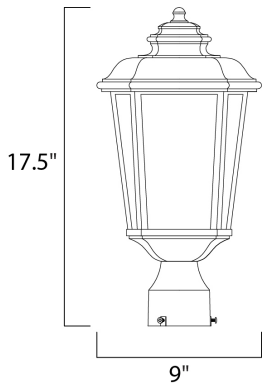

**MEASUREMENTS**

DIMENSION : 9" L x 9" W x 17.5" H  
 HANGING WEIGHT : 4.75 lb

**LAMPING**

INPUT VOLTAGE : 120V  
 LUMENS : 0 Rated  
 BULB : 1 x 60W Incandescent E26 Medium , 60W Total  
 BULB INCLUDED : (Not Included)  
 DIMMABLE : Yes