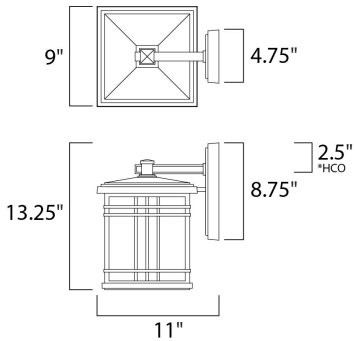

PRODUCT DESCRIPTION

This craftsman inspired design features a rich Earth Tone finish combined with Frosted Seedy glass that provides an upscale look at a competitive price. Available in both incandescent and fluorescent versions with an LED source to consider.

MEASUREMENTS

DIMENSION : 9" W x 13.25" H x 11" Ext
BACK PLATE : 4.75" W x 8.75" H x 2.5" HCO
HANGING WEIGHT : 6.38 lb

LAMPING

LUMENS : 0 Rated
BULB : 1 x 60W Incandescent E26 Medium , 60W Total
BULB INCLUDED : (Not Included)
DIMMABLE :

FINISHES OPTION

Earth Tone

GLASS

Frosted Seedy FS

MATERIAL

DIE CAST ALUMINUM

RATINGS

Wet Location

ADDITIONAL

OPERATING TEMPERATURE:
-20°C (-4°F), 40°C (104°F)

Always consult a qualified electrician before installing any lighting product.