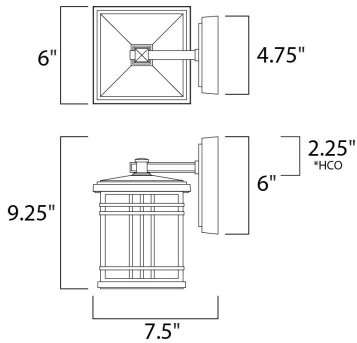

*height from center of outlet to the top of the fixture

MEASUREMENTS

- DIMENSION : 6" W x 9.25" H x 7.5" Ext
- BACK PLATE : 4.75" W x 6" H x 2.25" HCO
- HANGING WEIGHT : 3.08 lb

LAMPING

- LUMENS : 0 Rated
- BULB : 1 x 60W Incandescent E26 Medium , 60W Total
- BULB INCLUDED : (Not Included)
- DIMMABLE :