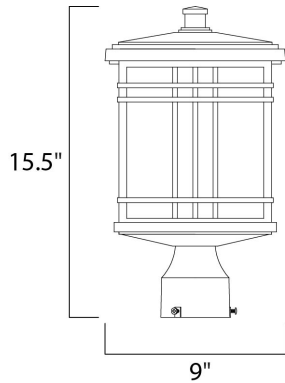

MEASUREMENTS

DIMENSION : 9" W x 15.5" H
 HANGING WEIGHT : 6.16 lb

LAMPING

LUMENS : 0 Rated
 BULB : 1 x 100W Incandescent MB , 100W Total
 BULB INCLUDED : (Not Included)
 DIMMABLE :

FINISHES OPTION

 Earth Tone