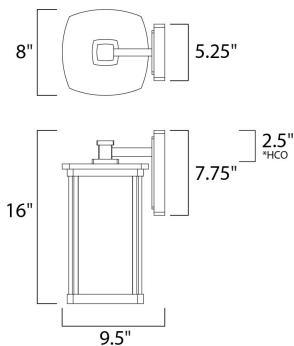

PRODUCT DESCRIPTION

Simple lines create a transitional style that fits a wide variety of exterior home design. Available in both Platinum and Bronze finish with Frosted Seedy glass in fluorescent or incandescent. Fluorescent models can easily be adapted to LED with the lamp.

MEASUREMENTS

DIMENSION : 8" W x 16" H x 9.5" Ext
BACK PLATE : 5.25" W x 7.75" H x 2.5" HCO
HANGING WEIGHT : 5.83 lb

LAMPING

INPUT VOLTAGE : 120V
LUMENS : 650 Rated
BULB : 1 x 60W Incandescent E26 Medium , 60W Total
BULB INCLUDED : (Not Included)
DIMMABLE : Yes

FINISHES OPTION

GLASS

Frosted Seedy FS

MATERIAL

Aluminum + Glass

RATINGS

cETLus
Wet Location

ADDITIONAL

OPERATING TEMPERATURE:
-20°C (-4°F), 40°C (104°F)

Always consult a qualified electrician before installing any lighting product.