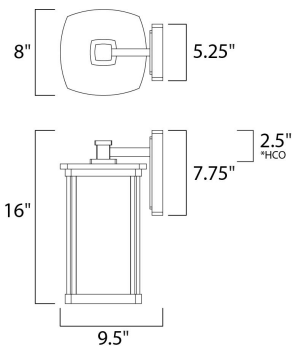

PRODUCT DESCRIPTION

Simple lines create a transitional style that fits a wide variety of exterior home design. Available in both Platinum and Bronze finish with Frosted Seedy glass in fluorescent or incandescent. Fluorescent models can easily be adapted to LED with the lamp.

MEASUREMENTS

DIMENSION : 8" W x 16" H x 9.5" Ext
BACK PLATE : 5.25" W x 7.75" H x 2.5" HCO
HANGING WEIGHT : 5.83 lb

LAMPING

INPUT VOLTAGE : 120V
LUMENS : 650 Rated
BULB : 1 x 60W Incandescent E26 Medium , 60W Total
BULB INCLUDED : (Not Included)
DIMMABLE : Yes

FINISHES OPTION

GLASS

Frosted Seedy FS

MATERIAL

Aluminum + Glass

RATINGS

cETLus
Wet Location

ADDITIONAL

OPERATING TEMPERATURE:
-20°C (-4°F), 40°C (104°F)

Always consult a qualified electrician before installing any lighting product.