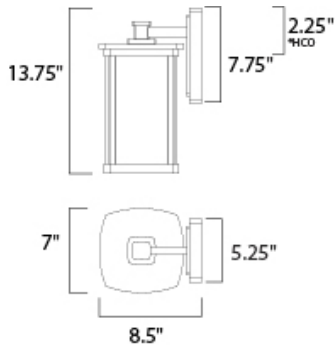

PRODUCT DESCRIPTION

Simple lines create a transitional style that fits a wide variety of exterior home design. Available in both Platinum and Bronze finish with Frosted Seedy glass in fluorescent or incandescent. Fluorescent models can easily be adapted to LED with the lamp.

MEASUREMENTS

DIMENSION : 7" W x 13.75" H x 8.5" Ext
BACK PLATE : 5.25" W x 7.75" H x 2.25" HCO
HANGING WEIGHT : 4.62 lb

LAMPING

INPUT VOLTAGE : 120V
LUMENS : 0 Rated
BULB : 1 x 60W Incandescent E26 Medium , 60W Total
BULB INCLUDED : (Not Included)
DIMMABLE : Yes

FINISHES OPTION

GLASS

Frosted Seedy FS

MATERIAL

Aluminum + Glass

RATINGS

cETLus
Wet Location

ADDITIONAL

OPERATING TEMPERATURE:
-20°C (-4°F), 40°C (104°F)

Always consult a qualified electrician before installing any lighting product.