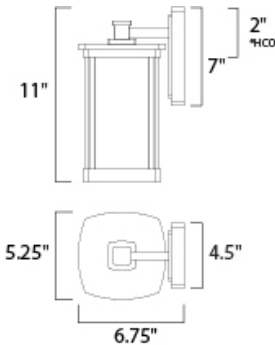

PRODUCT DESCRIPTION

Simple lines create a transitional style that fits a wide variety of exterior home design. Available in both Platinum and Bronze finish with Frosted Seedy glass in fluorescent or incandescent. Fluorescent models can easily be adapted to LED with the lamp.