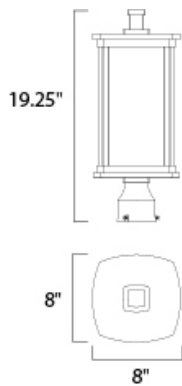

MEASUREMENTS

DIMENSION : 8" L x 8" W x 19.25" H
HANGING WEIGHT : 6.25 lb

LAMPING

INPUT VOLTAGE : 120V
LUMENS : 650 Rated
BULB : 1 x 60W Incandescent E26 Medium , 60W Total
BULB INCLUDED : (Not Included)
DIMMABLE : Yes