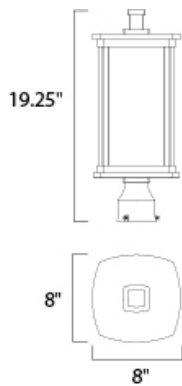

**MEASUREMENTS**

DIMENSION : 8" L x 8" W x 19.25" H  
HANGING WEIGHT : 6.6 lb

**LAMPING**

INPUT VOLTAGE : 120V  
LUMENS : 0 Rated  
BULB : 1 x 60W Incandescent E26 Medium , 60W Total  
BULB INCLUDED : (Not Included)  
DIMMABLE : Yes