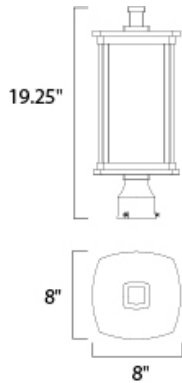

#### MEASUREMENTS

DIMENSION : 8" L x 8" W x 19.25" H  
HANGING WEIGHT : 6.25 lb