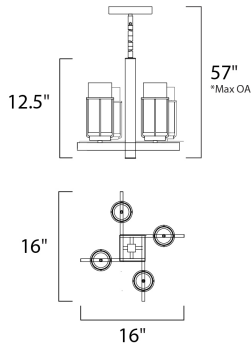

\*max overall height of the fixture

**MEASUREMENTS**

DIMENSION : 16" W x 12.5" H  
 MAX OAH : 57" OAH  
 HANGING WEIGHT : 13.76 lb

**LAMPING**

INPUT VOLTAGE : 120V  
 LUMENS : 1,456 Rated  
 BULB : 4.5+2.8W LED LED , 21W Total  
 BULB INCLUDED : (Included)  
 DIMMABLE : Triac CL  
 CRI : 80 CRI  
 COLOR\_TEMP : 3000K