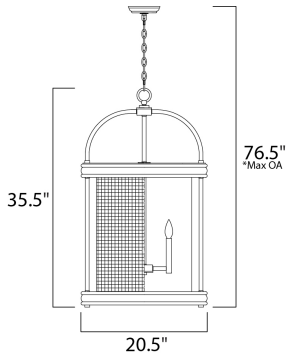

**PRODUCT DESCRIPTION**

Rings of solid wood finished in Driftwood adds dramatic contrast to the Textured Black mesh and metal in this Industrial Country design. The use of mixed materials and textures create a striking design sure to enhance the beauty of your room.

\*max overall height

**MEASUREMENTS**

- DIMENSION : 20.5" L x 20.5" W x 35.5" H
- MAX OAH : 76.5" OAH
- CANOPY : 5" W x 1" H x 5" L
- HANGING WEIGHT : 29.2 lb
- WIRE LENGTH : 120"

**LAMPING**

- INPUT VOLTAGE : 120V
- BULB : 6 x 60W Incandescent E12 Candelabra , 360W Total
- BULB INCLUDED : (Not Included)
- DIMMABLE : Yes

**FINISHES OPTION**

**MATERIAL**

Wood + Steel

**RATINGS**

cULus  
Dry Location

**ADDITIONAL**

ADJUSTABLE  
OPERATING TEMPERATURE:  
-20°C (-4°F), 40°C (104°F)

Always consult a qualified electrician before installing any lighting product.