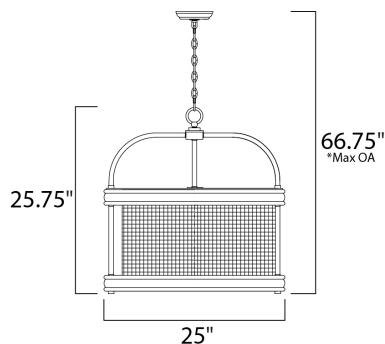

PRODUCT DESCRIPTION

Rings of solid wood finished in Driftwood adds dramatic contrast to the Textured Black mesh and metal in this Industrial Country design. The use of mixed materials and textures create a striking design sure to enhance the beauty of your room.

*max overall height

MEASUREMENTS

- DIMENSION : 25" L x 25" W x 25.75" H
- MAX OAH : 66.75" OAH
- CANOPY : 5" W x 1" H x 5" L
- HANGING WEIGHT : 30 lb
- WIRE LENGTH : 120"

LAMPING

- INPUT VOLTAGE : 120V
- BULB : 6 x 60W Incandescent E12 Candelabra , 360W Total
- BULB INCLUDED : (Not Included)
- DIMMABLE : Yes

FINISHES OPTION

MATERIAL

Wood + Steel

RATINGS

cULus
Dry Location

ADDITIONAL

ADJUSTABLE
OPERATING TEMPERATURE:
-20°C (-4°F), 40°C (104°F)

Always consult a qualified electrician before installing any lighting product.