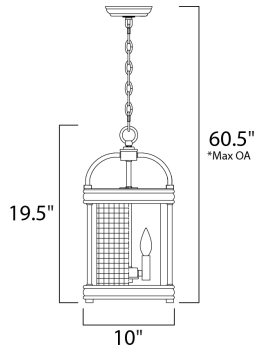

PRODUCT DESCRIPTION

Rings of solid wood finished in Driftwood adds dramatic contrast to the Textured Black mesh and metal in this Industrial Country design. The use of mixed materials and textures create a striking design sure to enhance the beauty of your room.

*max overall height

MEASUREMENTS

- DIMENSION : 10" L x 10" W x 19.5" H
- MAX OAH : 60.5" OAH
- CANOPY : 5" W x 1" H x 5" L
- HANGING WEIGHT : 9.8 lb
- WIRE LENGTH : 120"

LAMPING

- INPUT VOLTAGE : 120V
- BULB : 3 x 60W Incandescent E12 Candelabra , 180W Total
- BULB INCLUDED : (Not Included)
- DIMMABLE : Yes

FINISHES OPTION

MATERIAL

Wood + Steel

RATINGS

cULus
Dry Location

ADDITIONAL

ADJUSTABLE
OPERATING TEMPERATURE:
-20°C (-4°F), 40°C (104°F)

Always consult a qualified electrician before installing any lighting product.