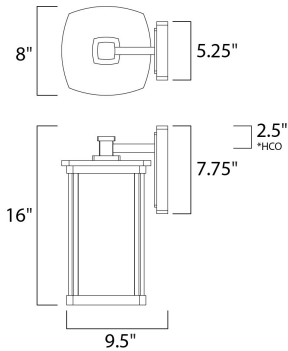

PRODUCT DESCRIPTION

The craftsman inspired Bungalow outdoor cast aluminum collection is finished in Bronze. The exterior Seedy glass adds texture while the interior Wilshire glass adds warmth. Bungalow is also available with energy-efficient fluorescent light in the Bungalow EE collection.

MEASUREMENTS

DIMENSION : 8" W x 16" H x 9.5" Ext
BACK PLATE : 5.25" W x 7.75" H x 2.5" HCO
HANGING WEIGHT : 10.74 lb

LAMPING

INPUT VOLTAGE : 120V
LUMENS : 1,150 Rated
BULB : 1 x 60W Incandescent E26 Medium , 60W Total
BULB INCLUDED : (Not Included)
DIMMABLE : Yes

FINISHES OPTION

Bronze

GLASS

Seedy and Wilshire CDWS

MATERIAL

Aluminum + Glass

RATINGS

cETLus
Wet Location

ADDITIONAL

INSTALL UP/DOWN: Up
RATED LIFE 2500 Hours
OPERATING TEMPERATURE:
-20°C (-4°F), 40°C (104°F)

Always consult a qualified electrician before installing any lighting product.