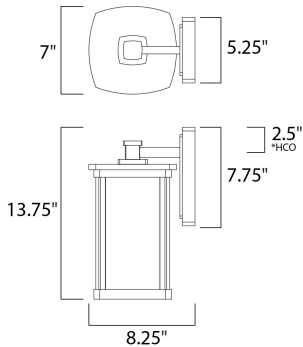

PRODUCT DESCRIPTION

The craftsman inspired Bungalow outdoor cast aluminum collection is finished in Bronze. The exterior Seedy glass adds texture while the interior Wilshire glass adds warmth. Bungalow is also available with energy-efficient fluorescent light in the Bungalow EE collection.

MEASUREMENTS

- DIMENSION : 7" W x 13.75" H x 8.25" Ext
- BACK PLATE : 5.25" W x 7.75" H x 2.5" HCO
- HANGING WEIGHT : 7.98 lb

LAMPING

- INPUT VOLTAGE : 120V
- LUMENS : 1,150 Rated
- BULB : 1 x 60W Incandescent E26 Medium , 60W Total
- BULB INCLUDED : (Not Included)
- DIMMABLE : Yes

FINISHES OPTION

- Bronze

GLASS

Seedy and Wilshire CDWS

MATERIAL

Aluminum + Glass

RATINGS

cETLus
Wet Location

ADDITIONAL

INSTALL UP/DOWN: Up
RATED LIFE 2500 Hours
OPERATING TEMPERATURE:
-20°C (-4°F), 40°C (104°F)

Always consult a qualified electrician before installing any lighting product.