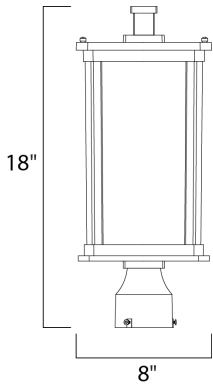

MEASUREMENTS

DIMENSION : 8" L x 8" W x 18" H
 HANGING WEIGHT : 8.69 lb

LAMPING

INPUT VOLTAGE : 120V
 LUMENS : 1,150 Rated
 BULB : 1 x 60W Incandescent E26 Medium , 60W Total
 BULB INCLUDED : (Not Included)
 DIMMABLE : Yes