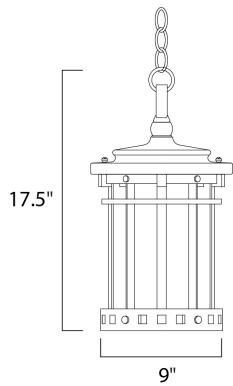

**PRODUCT DESCRIPTION**

Santa Barbara Cast is a transitional style collection from Maxim Lighting International in Sienna finish with Seedy glass.

**MEASUREMENTS**

DIMENSION : 9" L x 9" W x 17.5" H  
 HANGING WEIGHT : 7.92 lb