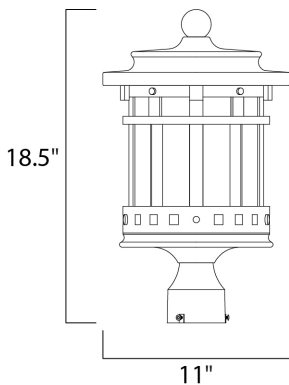

**PRODUCT DESCRIPTION**

Santa Barbara Cast is a transitional style collection from Maxim Lighting International in Sienna finish with Seedy glass.

**MEASUREMENTS**

DIMENSION : 11" L x 11" W x 18.5" H  
 HANGING WEIGHT : 7.81 lb