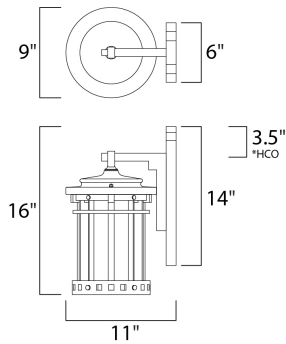

PRODUCT DESCRIPTION

Santa Barbara Cast is a transitional style collection from Maxim Lighting International in Sienna finish with Seedy glass.

MEASUREMENTS

DIMENSION : 9" W x 16" H x 11" Ext
BACK PLATE : 6" W x 14" H x 3.5" HCO
HANGING WEIGHT : 7.48 lb

LAMPING

INPUT VOLTAGE : 120V
LUMENS : 2,016 Rated
BULB : 3 x 40W Incandescent E12 Candelabra , 120W Total
BULB INCLUDED : (Not Included)
DIMMABLE : Yes

FINISHES OPTION

Sienna

GLASS

Seedy CD

MATERIAL

Die Cast Aluminum

RATINGS

cETLus
Wet Location

ADDITIONAL

RATED LIFE 1500 Hours
OPERATING TEMPERATURE:
-20°C (-4°F), 40°C (104°F)

Always consult a qualified electrician before installing any lighting product.