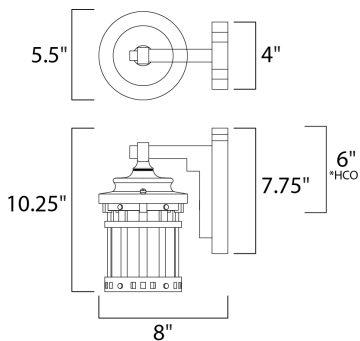

**PRODUCT DESCRIPTION**

Santa Barbara Cast is a transitional style collection from Maxim Lighting International in Sienna finish with Seedy glass.

\*height from center of outlet to the top of the fixture

**MEASUREMENTS**

- DIMENSION : 5.5" W x 10.25" H x 8" Ext
- BACK PLATE : 4" W x 7.75" H x 6" HCO
- HANGING WEIGHT : 2.75 lb

**LAMPING**

- INPUT VOLTAGE : 120V
- LUMENS : 1,150 Rated
- BULB : 1 x 60W Incandescent E26 Medium , 60W Total
- BULB INCLUDED : (Not Included)
- DIMMABLE : Yes