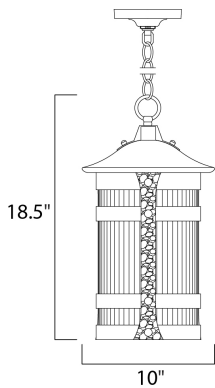

PRODUCT DESCRIPTION

Old World styling in a durable die cast aluminum finished in Anthracite creates a forged iron look with a modern twist. The rustic look of the metal contrasts nicely with the light effect of the ribbed Constellation glass.

MEASUREMENTS

DIMENSION : 10" L x 10" W x 18.5" H
 HANGING WEIGHT : 9.24 lb

LAMPING

INPUT VOLTAGE : 120V
 LUMENS : 1,260 Rated
 BULB : 1 x 60W Incandescent E26 Medium , 60W Total
 BULB INCLUDED : (Not Included)
 DIMMABLE : Yes