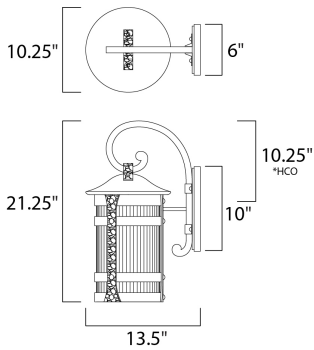

PRODUCT DESCRIPTION

Old World styling in a durable die cast aluminum finished in Anthracite creates a forged iron look with a modern twist. The rustic look of the metal contrasts nicely with the light effect of the ribbed Constellation glass.

MEASUREMENTS

DIMENSION : 10" W x 21.25" H x 13.5" Ext
BACK PLATE : 6" W x 10" H x 10.25" HCO
HANGING WEIGHT : 10.12 lb

LAMPING

INPUT VOLTAGE : 120V
LUMENS : 0 Rated
BULB : 1 x 60W Incandescent E26 Medium , 60W Total
BULB INCLUDED : (Not Included)
DIMMABLE : Yes

FINISHES OPTION

Anthracite

GLASS

Constellation CON

MATERIAL

Aluminum + Glass

RATINGS

cETLus
Wet Location

ADDITIONAL

OPERATING TEMPERATURE:
-20°C (-4°F), 40°C (104°F)

Always consult a qualified electrician before installing any lighting product.