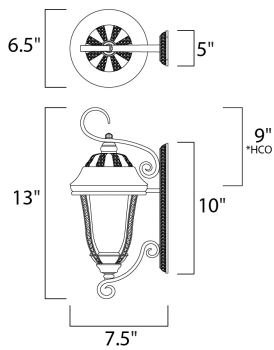

PRODUCT DESCRIPTION

Whittier Cast is a traditional, European style collection from Maxim Lighting International in Earth Tone finish with Water Glass glass.

MEASUREMENTS

DIMENSION : 12" W x 30.5" H x 16" Ext
BACK PLATE : 5" W x 20.5" H x 14" HCO
HANGING WEIGHT : 14.96 lb

LAMPING

INPUT VOLTAGE : 120V
LUMENS : 2,016 Rated
BULB : 3 x 40W Incandescent E12 Candelabra , 120W Total
BULB INCLUDED : (Not Included)
DIMMABLE : Yes

FINISHES OPTION

Earth Tone

GLASS

Water Glass WG

MATERIAL

Die Cast Aluminum

RATINGS

cETLus
Wet Location

ADDITIONAL

RATED LIFE 1500 Hours
OPERATING TEMPERATURE:
-20°C (-4°F), 40°C (104°F)

Always consult a qualified electrician before installing any lighting product.