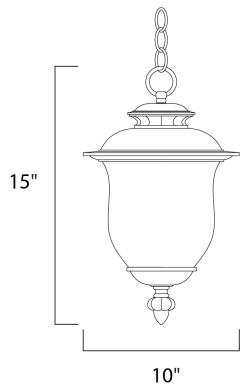

PRODUCT DESCRIPTION

Cambria Cast is a transitional style collection from Maxim Lighting International in Chocolate finish with Frost Crackle glass.

MEASUREMENTS

DIMENSION : 10" W x 15" H
 HANGING WEIGHT : 6 lb