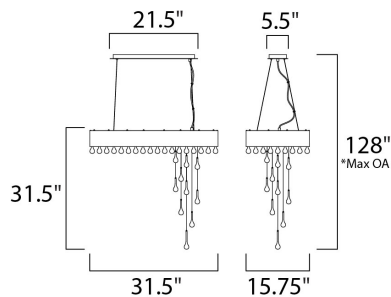

PRODUCT DESCRIPTION

The Drops collection doubles as kinetic art with hanging crystal teardrops descending from a chrome-plated grid of crystals and anchored by a Brushed Aluminum frame. The 20 Watt G4 Xenon bulbs give the crystal drops an ethereal glow, drawing the eye upwards. The Drops collection riffs on the roaring 20's with its Gatsbyesque use of art deco styling.

*max overall height

MEASUREMENTS

- DIMENSION : 31.5" L x 15.75" W x 31.5" H
- MAX OAH : 128" OAH
- CANOPY : 5.5" W 21.5" L
- HANGING WEIGHT : 61.73 lb

LAMPING

- LUMENS : 0 Rated
- BULB : 15 x 20W Xenon 12V G4 , 300W Total
- BULB INCLUDED : (Included)
- DIMMABLE :

FINISHES OPTION

-  Brushed Aluminum

GLASS

- Clear CL

RATINGS

- Dry Location

ADDITIONAL

- OPERATING TEMPERATURE: -20°C (-4°F), 40°C (104°F)