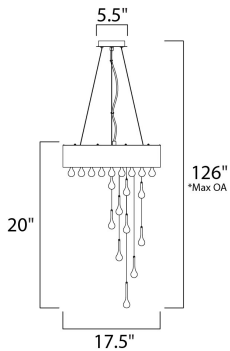

PRODUCT DESCRIPTION

The Drops collection doubles as kinetic art with hanging crystal teardrops descending from a chrome-plated grid of crystals and anchored by a Brushed Aluminum frame. The 20 Watt G4 Xenon bulbs give the crystal drops an ethereal glow, drawing the eye upwards. The Drops collection riffs on the roaring 20's with its Gatsbyesque use of art deco styling.

*max overall height

MEASUREMENTS

- DIMENSION : 17.5" L x 17.5" W x 20" H
- MAX OAH : 126" OAH
- CANOPY : 11.75" W 11.75" L
- HANGING WEIGHT : 30.86 lb

LAMPING

- LUMENS : 0 Rated
- BULB : 9 x 20W Xenon 12V G4 , 180W Total
- BULB INCLUDED : (Included)
- DIMMABLE :

FINISHES OPTION

- Brushed Aluminum

GLASS

- Clear CL

RATINGS

- Dry Location

ADDITIONAL

- OPERATING TEMPERATURE: -20°C (-4°F), 40°C (104°F)