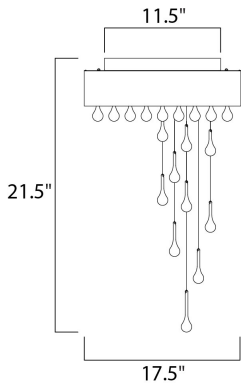

PRODUCT DESCRIPTION

The Drops collection doubles as kinetic art with hanging crystal teardrops descending from a chrome-plated grid of crystals and anchored by a Brushed Aluminum frame. The 20 Watt G4 Xenon bulbs give the crystal drops an ethereal glow, drawing the eye upwards. The Drops collection riffs on the roaring 20's with its Gatsbyesque use of art deco styling.

MEASUREMENTS

DIMENSION : 17.5" L x 17.5" W x 21.5" H
 HANGING WEIGHT : 30.86 lb

LAMPING

LUMENS : 0 Rated
 BULB : 9 x 20W Xenon 12V G4 , 180W Total
 BULB INCLUDED : (Included)
 DIMMABLE :

FINISHES OPTION

 Brushed Aluminum