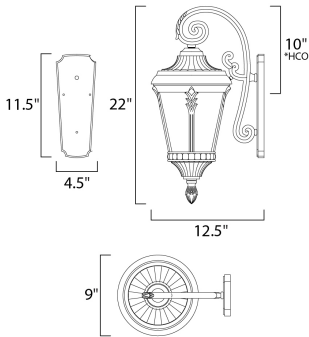

PRODUCT DESCRIPTION

Featuring a Die Cast frame of Black with clear Water Glass and added detail to the support rails, the Sentry collection represents a timeless classic reborn.

MEASUREMENTS

DIMENSION : 9" W x 22" H x 12.5" Ext
BACK PLATE : 4.5" W x 11.5" H x 10" HCO
HANGING WEIGHT : 5.48 lb

LAMPING

INPUT VOLTAGE : 120V
BULB : 1 x 60W Incandescent E26 Medium , 60W Total
BULB INCLUDED : (Not Included)
LIGHTING_DIRECTION : Down

FINISHES OPTION

Black

GLASS

Water Glass WG

MATERIAL

Die Cast Aluminum + Glass

RATINGS

cETLus
Wet Location

ADDITIONAL

INSTALL UP/DOWN: Up
OPERATING TEMPERATURE:
-20°C (-4°F), 40°C (104°F)

Always consult a qualified electrician before installing any lighting product.