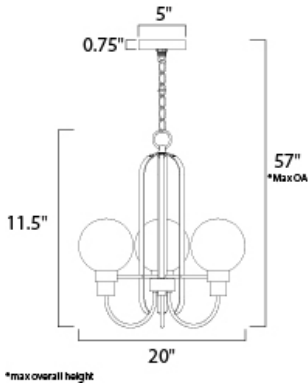

**PRODUCT DESCRIPTION**

This classic Mid Century Modern design features a frame finished in a combination of Bronze and Satin Brass. The arms terminate at rings that support Clear heavy blown glass shades which were prevalent in this era.

**MEASUREMENTS**

DIMENSION : 20" W x 21" H  
 MAX OAH : 57" OAH  
 CANOPY : 5" W x 0.75" H  
 HANGING WEIGHT : 5.36 lb

**LAMPING**

INPUT VOLTAGE : 120V  
 LUMENS : 0 Rated  
 BULB : 3 x 60W Incandescent E12 Candelabra , 180W Total  
 BULB INCLUDED : (Not Included)  
 DIMMABLE : Yes