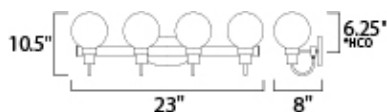

PRODUCT DESCRIPTION

This classic Mid Century Modern design features a frame finished in a combination of Bronze and Satin Brass. The arms terminate at rings that support Clear heavy blown glass shades which were prevalent in this era.

MEASUREMENTS

DIMENSION : 33" W x 10.5" H x 8" Ext
BACK PLATE : 7.88" W 6.25" HCO
HANGING WEIGHT : 5.36 lb

LAMPING

INPUT VOLTAGE : 120V
LUMENS : 0 Rated
BULB : 4 x 60W Incandescent E12 Candelabra , 240W Total
BULB INCLUDED : (Not Included)
DIMMABLE : Yes

FINISHES OPTION

Bronze / Satin Brass

GLASS

Clear CL

MATERIAL

Steel + Glass

RATINGS

cULus
Damp Location

ADDITIONAL

INSTALL UP/DOWN: Up
OPERATING TEMPERATURE:
-20°C (-4°F), 40°C (104°F)

Always consult a qualified electrician before installing any lighting product.