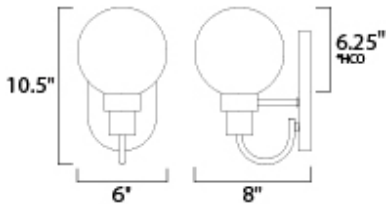

MEASUREMENTS

DIMENSION : 6" W x 10.5" H x 8" Ext
 MAX OAH : x 7.88" W
 HANGING WEIGHT : 5.36 lb

LAMPING

INPUT VOLTAGE : 120V
 LUMENS : 0 Rated
 BULB : 1 x 60W Incandescent E12 Candelabra , 60W Total
 BULB INCLUDED : (Not Included)
 DIMMABLE : Yes